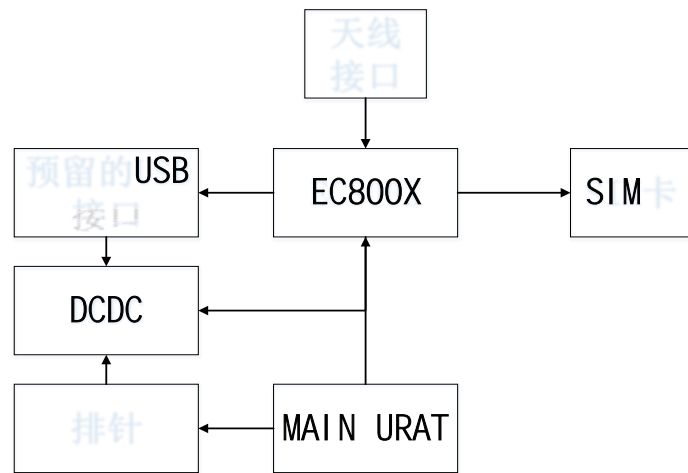

● GNSS

EC800

" "

1 EC800

" "			
	1	EC800MCNLC/EC800ECNLE	
	2	EC800MCNGA GNSS	
	USB		
	5V		
	5V-16V		
	10W		
	Cat 1 FDD TDD		
	1.4/3/5/10/15/20MHz		
LTE	MIMO		
	LTE-FDD	10Mbps	5Mbps
	LTE-TDD	7.5Mbps	1Mbps
	TCP/UDP/PPP/NTP/NITZ/FTP/HTTP/PING/CMUX/HTTPS/		
	FTPS/SSL/FILE/MQTT/MMS/SMTP/SMTSP		
	PAP (Password Authentication Protocol) CHAP (Challenge Handshake Authentication Protocol)		
USIM	USIM /SIM	1.8V	3.0V
	3.3V		
GNSS	GPS		
	USB2.0	480Mbps	
	AT		
USB	USB	Windows 7/8/8.1/10 Linux	USB
	2.6/3.x/4.1-4.14	Android 4.x/5.x/6.x/7.x/8.x/9.x	
AT	3GPP TS 27.007	3GPP TS 27.005	AT
	MAIN GNSS		
	50		
	32mm * 30mm * 12.34mm		
	-35	+75	
	-40	+85	
	-40	+90	

2

3

4

5

6

7

EC800	EC800ECNLE/EC800MCNLC/EC800MCNGA	1
LTE	4G	1
GNSS	EC800MCNGA	1