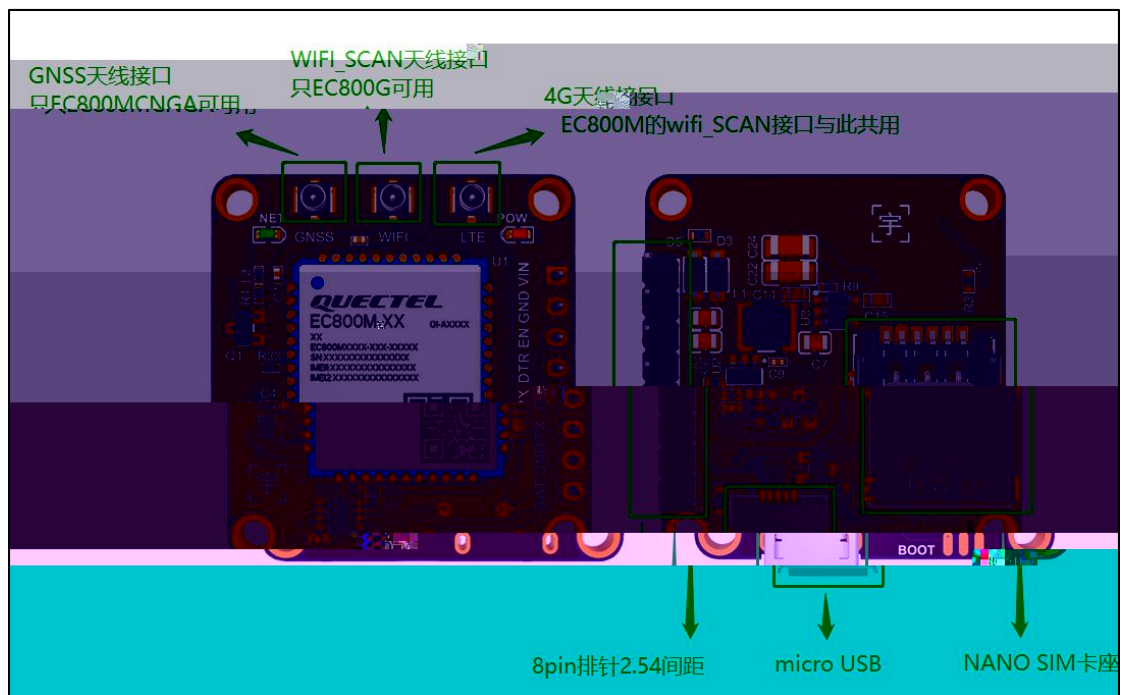

DFOTA

EC800

EC800MCNGA

GNSS

EC800MC

NLC EC800ECNLE

EC800

● CAT 1

● GNSS

EC800

" "

1 EC800

" "			
	1	EC800MCNLC/EC800ECNLE	
	2	EC800MCNGA GNSS	
	USB		
	5V		
	5V-16V		
	10W		
	Cat 1 FDD TDD		
	1.4/3/5/10/15/20MHz		
LTE	MIMO		
	LTE-FDD	10Mbps	5Mbps
	LTE-TDD	7.5Mbps	1Mbps
	TCP/UDP/PPP/NTP/NITZ/FTP/HTTP/PING/CMUX/HTTPS/		
	FTPS/SSL/FILE/MQTT/MMS/SMTP/SMTSP		
	PAP (Password Authentication Protocol) CHAP (Challenge Handshake Authentication Protocol)		
USIM	USIM /SIM	1.8V	3.0V
	3.3V		
GNSS	GPS		
	USB2.0	480Mbps	
	AT		
USB	USB	Windows 7/8/8.1/10 Linux	USB
	2.6/3.x/4.1-4.14	Android 4.x/5.x/6.x/7.x/8.x/9.x	
AT	3GPP TS 27.007	3GPP TS 27.005	AT
	MAIN GNSS		
	50		
	32mm * 30mm * 12.34mm		
	-35	+75	
	-40	+85	
	-40	+90	

2

3

4

5

6

7

EC800	EC800ECNLE/EC800MCNLC/EC800MCNGA	1
LTE	4G	1
GNSS	EC800MCNGA	1