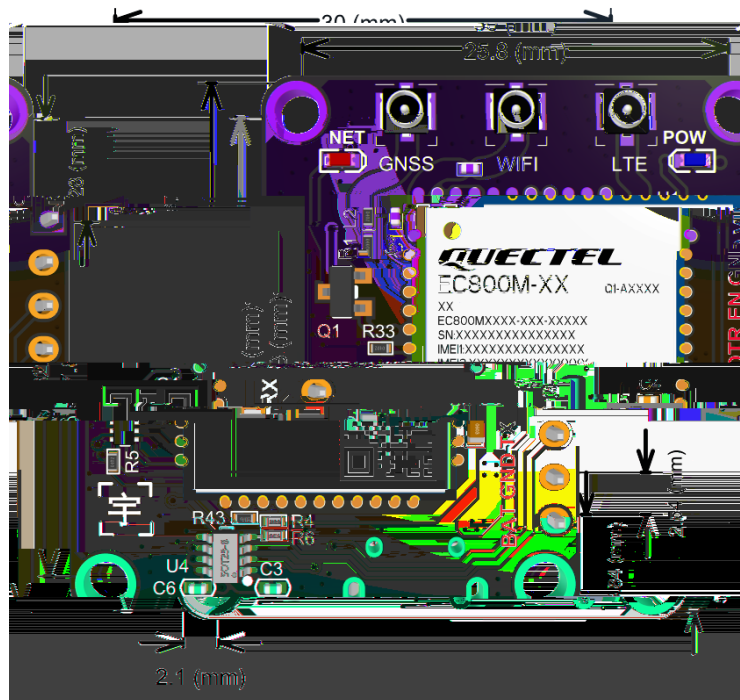

● GNSS

EC800

" "

1 EC800

" "			
	1	EC800MCNLC/EC800ECNLE	
	2	EC800MCNGA GNSS	
	USB		
	5V		
	5V-16V		
	10W		
	Cat 1 FDD TDD		
	1.4/3/5/10/15/20MHz		
LTE	MIMO		
	LTE-FDD	10Mbps	5Mbps
	LTE-TDD	7.5Mbps	1Mbps
	TCP/UDP/PPP/NTP/NITZ/FTP/HTTP/PING/CMUX/HTTPS/		
	FTPS/SSL/FILE/MQTT/MMS/SMTP/SMTSP		
	PAP (Password Authentication Protocol) CHAP (Challenge Handshake Authentication Protocol)		
USIM	USIM /SIM	1.8V	3.0V
	3.3V		
GNSS	GPS		
	USB2.0	480Mbps	
	AT		
USB	USB	Windows 7/8/8.1/10 Linux	USB
	2.6/3.x/4.1-4.14	Android 4.x/5.x/6.x/7.x/8.x/9.x	
AT	3GPP TS 27.007	3GPP TS 27.005	AT
	MAIN GNSS		
	50		
	32mm * 30mm * 12.34mm		
	-35	+75	
	-40	+85	
	-40	+90	

2

3

4

5

6

7

EC800	EC800ECNLE/EC800MCNLC/EC800MCNGA	1
LTE	4G	1
GNSS	EC800MCNGA	1