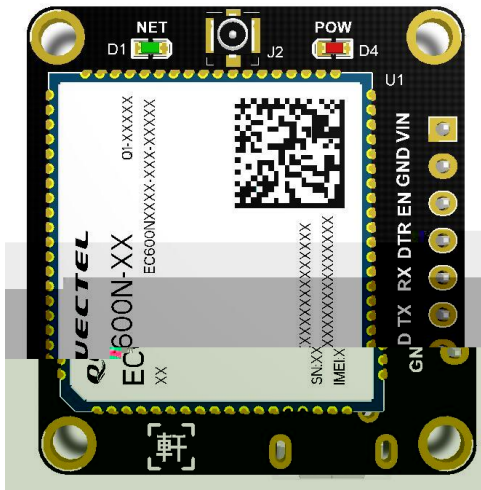

Build a Smarter World

LTE Cat 1

EC600N
32mm*30mm*12.34mm

4G CAT1

EC600N

LTE Cat 1

10Mbps

5Mbps

EC600N

DFOTA

2G 3G

LTE " " Cat 1

EC600N

-
- CAT 1
-
-
-

EC600N

" "

1 EC600N

USB			
5V			
5V-16V			
Cat 1 FDD TDD			
1.4/3/5/10/15/20MHz			
LTE	MIMO		
	LTE-FDD	10Mbps	5Mbps
	LTE-TDD	7.5Mbps	1Mbps
TCP/UDP/PPP/NTP/NITZ/FTP/HTTP/PING/CMUX/HTTPS/ FTPS/SSL/FILE/MQTT/MMS/SMTP/SMTPS PAP (Password Authentication Protocol) CHAP (Challenge Handshake Authentication Protocol)			
USIM	USIM /SIM	1.8V	3.0V
3.3V			
USB2.0		480Mbps	
AT			
USB	USB	Windows 7/8/8.1/10 Linux	
	2.6/3.x/4.1-4.14	Android 4.x/5.x/6.x/7.x/8.x/9.x	USB
AT	3GPP TS 27.007	3GPP TS 27.005	AT
MAIN			
50			
32mm * 30mm * 12.34mm			
	-35	+75	
	-40	+85	
	-40	+90	

2

3

4

5

6

7

EC600N	EC600CNLC	1
LTE	4G	1